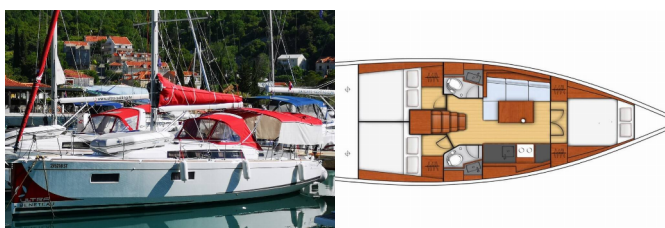

OCEANIS 38.1

Teodora (2022)

Allure Navis D.O.O. • Antuna Branka Šimića 33 • 21000 Split • Croatia

Phone: +385 95 502 0094

Phone 2: +385 99 844 2210

E-mail: info@allure-navis.com

Web: www.allure-navis.com

Yacht Base	Dubrovnik, Komolac, ACI Marina Dubrovnik, Croatia
Yacht ID	8092
Yacht Brands	Beneteau
Yacht Name	Teodora
Production Year	2022
Length	38 Ft
Cabins	3
Berths	6 + 2
WC/Shower	2

COMFORT: Bed linen, Cockpit cushions, Mosquito nets, Towels

DECK: Anchor winch remote control, Bathing platform, Bilge pump - Mechanic, Bimini top, Boat hook, Bosun's chair (Safe seat)(boatswain's chair), Cockpit table, Cockpit/stern, outside shower, Dinghy, Electric anchor windlass, Fenders, Gangway, Spare anchor (Reserve, Auxiliary anchor), Sprayhood, Teak cockpit, Teak seats in cockpit

SAILS: Genoa, Lazy bag, Sails

YACHT ELECTRICS: Air Conditioning, Battery charger, Bilge pump - Electric, Heating, Service batteries, Shore connection 220 V, Solar panels

PRICE AND AVAILABILITY

Oceanis 38.1 Teodora (2022)