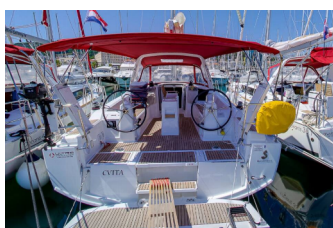

Web: [www.allure-navis.com](http://www.allure-navis.com)

<b>Yacht Base</b>	ACI Marina Split, Croatia
<b>Yacht ID</b>	8087
<b>Yacht Brands</b>	Beneteau
<b>Yacht Name</b>	Cvita
<b>Production Year</b>	2019
<b>Length</b>	38 Ft
<b>Cabins</b>	3
<b>Berths</b>	6 + 2
<b>WC/Shower</b>	2

**SAILS:** Lazy bag

**YACHT ELECTRICS:** Battery charger, Bilge pump - Electric, Shore connection 220 V, Solar panels