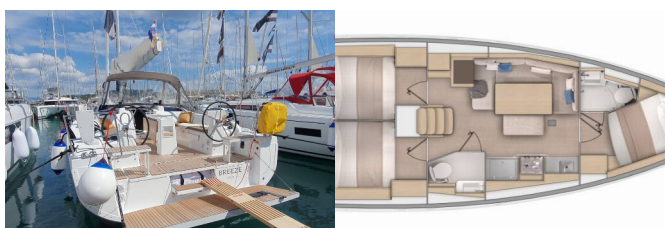

# OCEANIS 37.1

Breeze (2024)

Allure Navis D.O.O. • Antuna Branka Šimića 33 • 21000 Split • Croatia

Phone: +385 95 502 0094

Phone 2: +385 99 844 2210

E-mail: info@allure-navis.com

Web: www.allure-navis.com

<b>Yacht Base</b>	ACI Marina Split, Croatia
<b>Yacht ID</b>	8085
<b>Yacht Brands</b>	Beneteau
<b>Yacht Name</b>	Breeze
<b>Production Year</b>	2024
<b>Length</b>	39 Ft
<b>Cabins</b>	3
<b>Berths</b>	6 + 2
<b>WC/Shower</b>	2

**COMFORT:** Bed linen, Cockpit cushions, Mosquito nets, Towels

**DECK:** Anchor, Bathing platform, Bilge pump - Mechanic, Bimini top, Boat hook, Bosun's chair (Safe seat)(boatswain's chair), Cockpit table, Cockpit/stern, outside shower, Dinghy, Electric anchor windlass, Fenders, Gangway, Round/globular fender, Spare anchor (Reserve, Auxiliary anchor), Sprayhood, Teak seats in cockpit