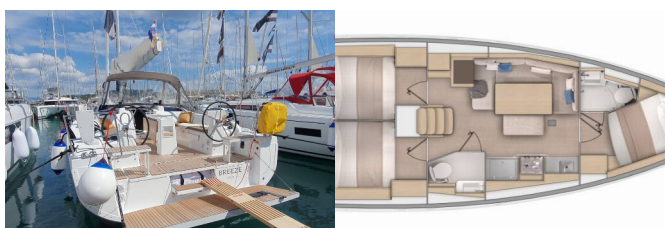

OCEANIS 37.1

Breeze (2024)

Allure Navis D.O.O. • Antuna Branka Šimića 33 • 21000 Split • Croatia

Phone: +385 95 502 0094

Phone 2: +385 99 844 2210

E-mail: info@allure-navis.com

Web: www.allure-navis.com

Yacht Base	ACI Marina Split, Croatia
Yacht ID	8085
Yacht Brands	Beneteau
Yacht Name	Breeze
Production Year	2024
Length	39 Ft
Cabins	3
Berths	6 + 2
WC/Shower	2

COMFORT: Bed linen, Cockpit cushions, Mosquito nets, Towels

DECK: Anchor, Bathing platform, Bilge pump - Mechanic, Bimini top, Boat hook, Bosun's chair (Safe seat)(boatswain's chair), Cockpit table, Cockpit/stern, outside shower, Dinghy, Electric anchor windlass, Fenders, Gangway, Round/globular fender, Spare anchor (Reserve, Auxiliary anchor), Sprayhood, Teak seats in cockpit