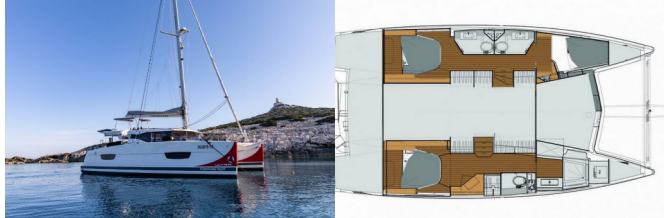

Yacht Base	Trogir, Yachtclub Seget (Marina Baotić), Croatia
Yacht ID	8073
Yacht Brands	Fountaine Pajot
Yacht Name	Nala
Production Year	2019
Length	38 Ft
Cabins	3
Berths	6
Max Persons	8
WC/Shower	3

COMFORT: Beach towel, Bed linen, Cockpit cushions, Towels

DECK: Bilge pump - Mechanic, Bimini top, Boat hook, Bosun's chair (Safe seat)(boatswain's chair), Cockpit fridge, Cockpit table, Cockpit/stern, outside shower, Courtesy LED lights all over deck including stern immersed courtesy LED, Davit, Dinghy with outboard engine, Electric anchor windlass, Fenders, Gangway, Outboard engine, Round/globular fender, Spare anchor (Reserve, Auxiliary anchor), Sprayhood, Sun tent/cover