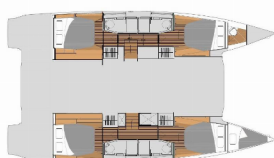

Allure Navis D.O.O. • Antuna Branka Šimića 33 • 21000 Split • Croatia

Phone: +385 95 502 0094

Phone 2: +385 99 844 2210

E-mail: info@allure-navis.com

Web: www.allure-navis.com