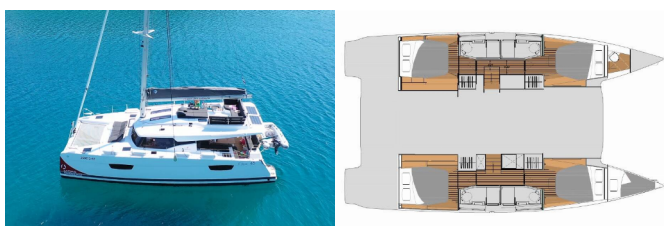

Yacht Base	Trogir, Yachtclub Seget (Marina Baotić), Croatia
Yacht ID	8069
Yacht Brands	Fountaine Pajot
Yacht Name	Summer Flow
Production Year	2023
Length	44 Ft
Cabins	4 + 1
Berths	8 + 2 + 1
Max Persons	11
WC/Shower	4 + 1

COMFORT: Bed linen, Cockpit cushions, Towels

DECK: Anchor with chain, Bilge pump - Mechanic, Bimini top, Boat hook, Bosun's chair (Safe seat)(boatswain's chair), Cockpit table, Cockpit/stern, outside shower, Davit, Dinghy, Electric anchor windlass, Fenders, Gangway, Grill/Barbecue/Plancha, Outboard engine, Round/globular fender, Spare anchor (Reserve, Auxiliary anchor), Teak cockpit