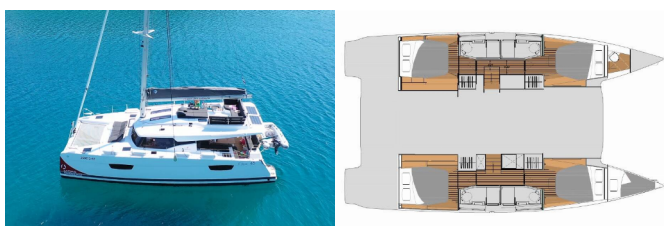

Yacht Base	Trogir, Yachtclub Seget (Marina Baotić), Croatia
Yacht ID	8069
Yacht Brands	Fountainé Pajot
Yacht Name	Summer Flow
Production Year	2023
Length	44 Ft
Cabins	4 + 1
Berths	8 + 2 + 1
Max Persons	11
WC/Shower	4 + 1

COMFORT: Bed linen, Cockpit cushions, Towels

DECK: Anchor with chain, Bilge pump - Mechanic, Bimini top, Boat hook, Bosun's chair (Safe seat)(boatswain's chair), Cockpit table, Cockpit/stern, outside shower, Davit, Dinghy, Electric anchor windlass, Fenders, Gangway, Grill/Barbecue/Plancha, Outboard engine, Round/globular fender, Spare anchor (Reserve, Auxiliary anchor), Teak cockpit