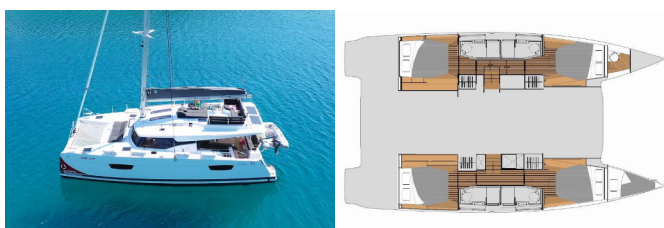

| | |
|------------------------|--|
| Yacht Base | Trogir, Yachtclub Seget (Marina Baotić), Croatia |
| Yacht ID | 8069 |
| Yacht Brands | Fountaine Pajot |
| Yacht Name | Summer Flow |
| Production Year | 2023 |
| Length | 44 Ft |
| Cabins | 4 + 1 |
| Berths | 8 + 2 + 1 |
| Max Persons | 11 |
| WC/Shower | 4 + 1 |

COMFORT: Bed linen, Cockpit cushions, Towels

DECK: Anchor with chain, Bilge pump - Mechanic, Bimini top, Boat hook, Bosun's chair (Safe seat)(boatswain's chair), Cockpit table, Cockpit/stern, outside shower, Davit, Dinghy, Electric anchor windlass, Fenders, Gangway, Grill/Barbecue/Plancha, Outboard engine, Round/globular fender, Spare anchor (Reserve, Auxiliary anchor), Teak cockpit