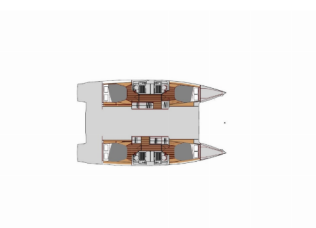

Yacht Base	Trogir, Yachtclub Seget (Marina Baotić), Croatia
Yacht ID	8063
Yacht Brands	Fountaine Pajot
Yacht Name	Magic Summer
Production Year	2022
Length	41 Ft
Cabins	4 + 2
Berths	8 + 2 + 2
WC/Shower	4