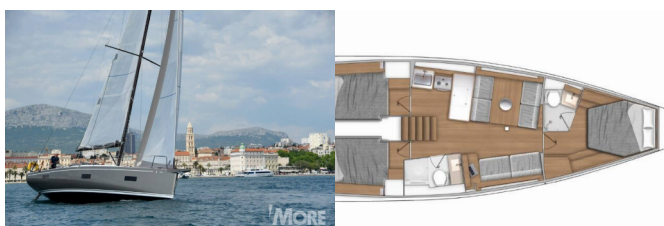

FIRST 44

Checkmate (2023)

Allure Navis D.O.O. • Antuna Branka Šimića 33 • 21000 Split • Croatia

Phone: +385 95 502 0094

Phone 2: +385 99 844 2210

E-mail: info@allure-navis.com

Web: www.allure-navis.com

Yacht Base	ACI Marina Split, Croatia
Yacht ID	8060
Yacht Brands	Beneteau
Yacht Name	Checkmate
Production Year	2023
Length	46 Ft
Cabins	3
Berths	6 + 1
WC/Shower	2

COMFORT: Bed linen, Cockpit cushions, Sunshades, Towels

DECK: Anchor Delta, Bathing platform, Bilge pump - Mechanic, Bimini top, Cockpit table, Cockpit/stern, outside shower, Dinghy, Dinghy garage, Electric anchor windlass, Gangway, Outboard engine, Spare anchor (Reserve, Auxiliary anchor), Sprayhood, Teak cockpit, Teak deck