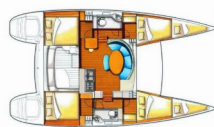

LAGOON 380 S2

Bellevue (2015)

Allure Navis D.O.O. • Antuna Branka Šimića 33 • 21000 Split • Croatia

Phone: +385 95 502 0094

Phone 2: +385 99 844 2210

E-mail: info@allure-navis.com

Web: www.allure-navis.com

DECK: Bimini top, Electric anchor windlass, Gangway, Sprayhood, Swimming ladder

ENTERTAINMENT: Bluetooth player, Outdoor speakers, Radio CD mp3 player + USB, Bluetooth, Radio CD player, USB, Bluetooth

INTERIOR: Convertible table

NAVIGATION: Autopilot, GPS chart plotter, Log, Speed, Depth-echo sounder, Wind instrument/Anemometer, Wind/speed/depth instruments

SAFETY: VHF radio

YACHT ELECTRICS: Solar panels

Yacht Base	Lavrion, Main Port, Greece
Yacht ID	8055
Yacht Brands	Lagoon
Yacht Name	Bellevue
Production Year	2015
Length	38 Ft
Cabins	4 + 2
Berths	8 + 2
Max Persons	10
WC/Shower	2