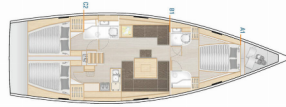

HANSE 458

Amarena (2020)

Allure Navis D.O.O. • Antuna Branka Šimića 33 • 21000 Split • Croatia

Phone: +385 95 502 0094

Phone 2: +385 99 844 2210

E-mail: info@allure-navis.com

Web: www.allure-navis.com

Yacht Base	Sukosan, D-Marin Dalmacija Marina, Croatia
Yacht ID	8018
Yacht Brands	Hanse Yachts
Yacht Name	Amarena
Production Year	2020
Length	46 Ft
Cabins	3
Berths	6 + 2
Max Persons	8
WC/Shower	2

COMFORT: Bed linen

DECK: Bathing platform, Bimini top, Cockpit table, Cockpit/stern, outside shower, Dinghy, Sprayhood, Teak cockpit, Teak deck

ENTERTAINMENT: Outdoor speakers, Radio CD player

GALLEY: Freezer, Hot water, Kitchen utensils (Galley equipment, cutlery), Oven, Refrigerator, Stove