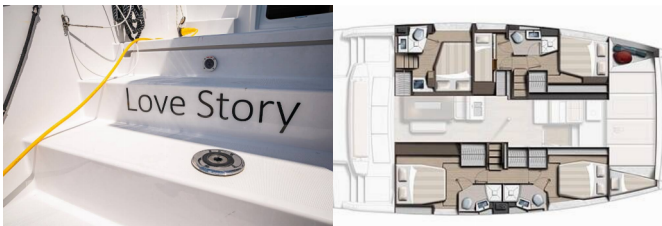

BALI 4.6

Love Story (2025)

Allure Navis D.O.O. • Antuna Branka Šimića 33 • 21000 Split • Croatia

Phone: +385 95 502 0094

Phone 2: +385 99 844 2210

E-mail: info@allure-navis.com

Web: www.allure-navis.com

Yacht Base	Marina Pirovac, Croatia
Yacht ID	8001
Yacht Brands	Catana
Yacht Name	Love Story
Production Year	2025
Length	47 Ft
Cabins	5 + 1
Berths	10
Max Persons	12
WC/Shower	4

COMFORT: Fly deck with cushions and mattresses, Forward cockpit cushions, Helmstation seat cushions

DECK: Anchor with chain, Cockpit table, Cockpit/stern, outside shower, Davit, Electric anchor windlass, Forward cockpit, Hard Top Bimini, Remote control for anchor winch with chain counter at helm, Spring cleats, Swimming ladder

ENTERTAINMENT: Fusion radio, Minibar

GALLEY: Electric hob for cooking, Ice maker, Oven, Refrigerator, Water pump

INTERIOR: Electric fans, Electric toilet, Indirect lighting in cabins and salon, Salon table

NAVIGATION: AIS, Autopilot, GPS chart plotter

SAFETY: Safety equipment, VHF radio

SAILS: Electric genoa winch, Electric main sail winch, Lazy bag, Lazy jacks

YACHT ELECTRICS: Air Conditioning, Battery charger, Generator, Inverter, Service batteries