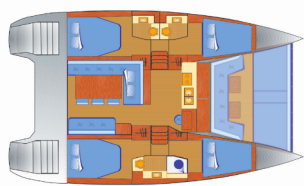

BALI 4.0

Escape (2018)

Allure Navis D.O.O. • Antuna Branka Šimića 33 • 21000 Split • Croatia

Phone: +385 95 502 0094

Phone 2: +385 99 844 2210

E-mail: info@allure-navis.com

Web: www.allure-navis.com

Yacht Base	Mallorca, Can Pastilla, Spain
Yacht ID	791
Yacht Brands	Catana
Yacht Name	Escape
Production Year	2018
Length	39 Ft
Cabins	4
Berths	8 + 2
Max Persons	10
WC/Shower	3

COMFORT: Cockpit cushions, Sundeck cushions

DECK: Bathing platform, Bimini top, Cockpit table, Cockpit/stern, outside shower, Davit, Electric anchor windlass, Gangway, Remote control for anchor winch with chain counter at helm, Sprayhood, Swimming ladder, Teak cockpit

ENTERTAINMENT: Fusion radio, Outdoor speakers, Radio CD mp3 player, Wi-Fi Internet

GALLEY: Hot water, Ice maker, Kitchen utensils (Galley equipment, cutlery), Refrigerator

INTERIOR: Ambiantal lighting, Electric toilet, Lowerable salon table, Safe

NAVIGATION: AIS, Autopilot, Depthsounder, GPS chart plotter - cockpit, Radar, Speedometer (Speed log), Wind instrument/Anemometer

SAFETY: Automatic Inflatable Life Jacket, EPIRB-Distress radio beacons, Fire extinguisher, First aid kit, Life buoy + Flashing light, Lifelines, Liferaft, VHF radio

SAILS: Electric halyard winch, Electric winch, Lazy jacks

YACHT ELECTRICS: 12V Socket, Batteries, Battery charger, Converter 230V/12V, DSC station, Inverter, Shore connection 220 V, Solar panels