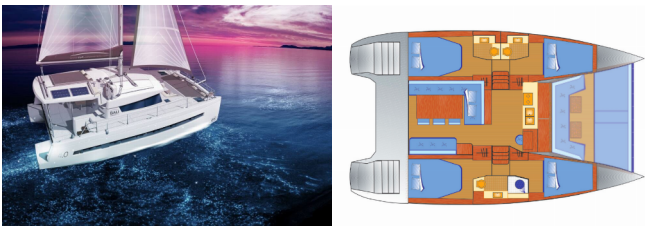

BALI 4.0

Escape (2018)

Allure Navis D.O.O. • Antuna Branka Šimića 33 • 21000 Split • Croatia

Phone: +385 95 502 0094

Phone 2: +385 99 844 2210

E-mail: info@allure-navis.com

Web: www.allure-navis.com

Yacht Base	Mallorca, Can Pastilla, Spain
Yacht ID	791
Yacht Brands	Catana
Yacht Name	Escape
Production Year	2018
Length	39 Ft
Cabins	4
Berths	8 + 2
Max Persons	10
WC/Shower	3

COMFORT: Cockpit cushions, Sundeck cushions

DECK: Bathing platform, Bimini top, Cockpit table, Cockpit/stern, outside shower, Davit, Electric anchor windlass, Gangway, Remote control for anchor winch with chain counter at helm, Sprayhood, Swimming ladder, Teak cockpit