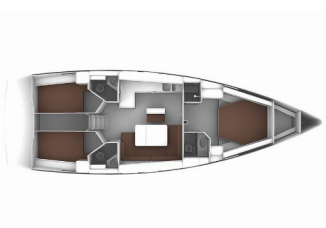

BAVARIA CRUISER 46

NN (2017)

Allure Navis D.O.O. • Antuna Branka Šimića 33 • 21000 Split • Croatia

Phone: +385 95 502 0094

Phone 2: +385 99 844 2210

E-mail: info@allure-navis.com

Web: www.allure-navis.com

Yacht Base	Procida, Italy
Yacht ID	785
Yacht Brands	Bavaria
Yacht Name	NN
Production Year	2017
Length	47 Ft
Cabins	3
Berths	6 + 1
WC/Shower	3

COMFORT: Blankets, Pillows

DECK: Bathing platform, Bimini top, Boat hook, Bosun's chair (Safe seat)(boatswain's chair), Canister for water, Cockpit light, Cockpit table, Cockpit/stern, outside shower, Deck brush, Dinghy, Electric anchor windlass, Fenders, Fuel funnel, Gangway, Jerry cans for diesel, Jerry cans for fuel, Main anchor, Mooring ropes, Plastic bucket, Sprayhood, Swimming ladder, Water hose, Winch handles

ENTERTAINMENT: FUSION sound system, Radio/iPod/iPhone dock station + USB

GALLEY: Hot water, Kitchen utensils (Galley equipment, cutlery), Refrigerator

INTERIOR: Barometer, Clock

NAVIGATION: Autopilot, Binoculars, Bow thruster, Compass, Divider, nautic chart, GPS chart plotter - cockpit, Hand bearing compass, Log, Nautical charts, Radar reflector, Tridata, Wind instrument/Anemometer, Windex

SAFETY: Distress flare box, Emergency tiller, Engine spare parts, Fire extinguisher, First aid kit, Horseshoe lifebuoy, Life belts (Safety harness), Life jackets, Liferaft, Repair kit, Torch, VHF radio

YACHT ELECTRICS: Battery charger, Bilge pump - Electric, Plug 220V, 12 V, Shore connection 220 V, USB sockets