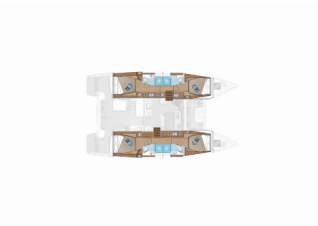

LAGOON 46

Nefeli (2025)

Allure Navis D.O.O. • Antuna Branka Šimića 33 • 21000 Split • Croatia

Phone: +385 95 502 0094

Phone 2: +385 99 844 2210

E-mail: info@allure-navis.com

Web: www.allure-navis.com

Yacht Base	Volos, Greece
Yacht ID	7826
Yacht Brands	Lagoon
Yacht Name	Nefeli
Production Year	2025
Length	46 Ft
Cabins	4 + 2
Berths	8 + 2
WC/Shower	4 + 1

COMFORT: Cockpit cushions

DECK: Bimini top, Dinghy with outboard engine, Hydraulic gangway, Sprayhood

ENTERTAINMENT: Radio

INTERIOR: Electric toilet

NAVIGATION: Autopilot, GPS chart plotter

SAILS: Electric winch