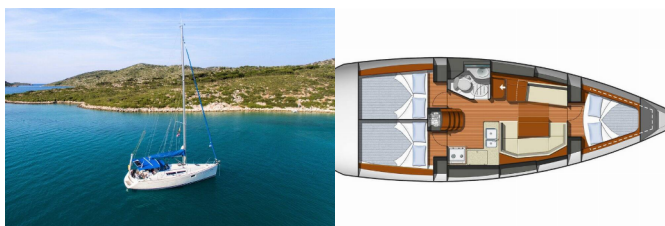

SUN ODYSSEY 36I

Izella (2011)

Allure Navis D.O.O. • Antuna Branka Šimića 33 • 21000 Split • Croatia

Phone: +385 95 502 0094

Phone 2: +385 99 844 2210

E-mail: info@allure-navis.com

Web: www.allure-navis.com

Yacht Base	Volos, Greece
Yacht ID	778
Yacht Brands	Jeanneau
Yacht Name	Izella
Production Year	2011
Length	36 Ft
Cabins	3
Berths	6 + 1
WC/Shower	1

ADDITIONAL: Flag

COMFORT: Bed linen, Blankets, Cockpit cushions, Pillows, Sheets, Towels

DECK: Black ball, Boat hook, Bosun's chair (Safe seat) (boatswain's chair), Cockpit light, Deck brush, Dinghy, Dinghy (byboat) pump, Electric anchor windlass, Fenders, Fuel funnel, Gangway, Jerry cans for fuel, Main anchor, Plastic bucket, Repair box for dinghy, Ropes, Round/globular fender, Spare anchor (Reserve, Auxiliary anchor), Swimming ladder, Water hose, Winch handles