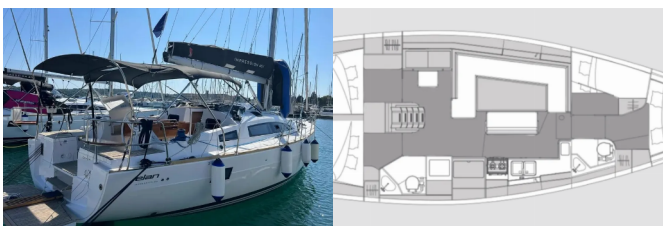

Yacht Base	Marina Mandalina, Sibenik, Croatia
Yacht ID	7751
Yacht Brands	Elan Marine
Yacht Name	Josi
Production Year	2022
Length	44 Ft
Cabins	4 + 1
Berths	8 + 2 + 1
WC/Shower	2 + 1

DECK: Bimini top, Cockpit fridge, Cockpit/stern, outside shower, Dinghy, Electric anchor windlass, Grill/Barbecue/Plancha, Sprayhood