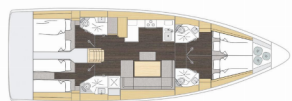

Yacht Base	Göcek, Turkey
Yacht ID	7749
Yacht Brands	Bavaria
Yacht Name	Felicia
Production Year	2024
Length	48 Ft
Cabins	4
Berths	8
WC/Shower	4

ADDITIONAL: Flag

COMFORT: Blankets, Pillows

DECK: Anchor with chain, Bilge pump - Mechanic, Bimini top, Boat hook, Bosun's chair (Safe seat)(boatswain's chair), Cockpit light, Cockpit table, Cockpit/stern, outside shower, Deck brush, Dinghy (byboat) pump, Electric anchor windlass, Fenders, Gangway, Grill/Barbecue/Plancha, Mooring ropes, Plastic bucket, Repair box for dinghy, Round/globular fender, Spare anchor (Reserve, Auxiliary anchor), Sprayhood, Sun awning (aft), Swimming ladder, Teak cockpit, Water hose, Winch handles

ENTERTAINMENT: Outdoor speakers, Radio CD mp3 player + USB, Snorkeling equipment

GALLEY: Gas bottles, Hot water, Kitchen utensils (Galley equipment, cutlery), Refrigerator, Sink

INTERIOR: Barometer, Clock

NAVIGATION: Autopilot, Binoculars, Bow thruster, Compass, GPS chart plotter, GPS chart plotter - cockpit, Hand bearing compass, Log, Speed, Depth- echo sounder, Navigation (Nautical) charts and nautical guide, Navigation set, Pilot book, Radar reflector, Wind instrument/Anemometer, Windex

SAFETY: Black Water Tank, Distress signals, Emergency tiller, Fire blanket, Fire extinguisher, First aid kit, Fog horn, Life belts (Safety harness), Life buoy + Flashing light, Life jackets, Liferaft, Search light, Set of tools, Sos Dan Buoy, Spare parts, Torch, VHF radio, Wire (shroud) cutter

YACHT ELECTRICS: 220V socket, Batteries, Bilge pump - Electric, Heating, Inverter, Shore power cable, Shore power connection, Solar panels