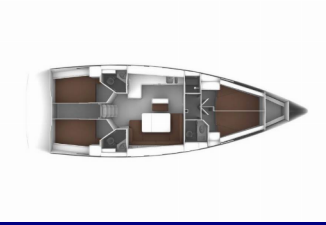

COMFORT: Blankets, Cockpit cushions, Pillows

DECK: Anchor with chain, Bilge pump - Mechanic, Bimini top, Boat hook, Bosun's chair (Safe seat)(boatswain's chair), Canister for water, Cockpit light, Cockpit table, Cockpit/stern, outside shower, Deck brush, Dinghy, Dinghy (byboat) pump, Electric anchor windlass, Fenders, Fuel funnel, Gangway, Impeller, V-belt, oilfilter, Jerry cans for diesel, Jerry cans for fuel, Mooring ropes, Plastic bucket, Repair box for dinghy, Reserve motor oil, Round/globular fender, Spare anchor (Reserve, Auxiliary anchor), Sponge, Sprayhood, Spring line, Sun tent/cover, Swimming ladder, Teak cockpit, Water hose, Winch handles

ENTERTAINMENT: Mobile phone, Outdoor speakers, Radio CD player, USB, AUX input, Snorkeling equipment

GALLEY: Gas bottles, Gas cookers, Hot water, Kitchen utensils (Galley equipment, cutlery), Oven, Refrigerator, Sink

INTERIOR: Barometer, Clock, Convertible from 4 into 3 cabins

NAVIGATION: Autopilot, Binoculars, Bow thruster, Compass, GPS chart plotter, Hand bearing compass, Log, Nautical charts, Navigation set, Pilot book, Radar reflector, Wind instrument/Anemometer, Windex

SAFETY: Black Water Tank, Distress signals, Emergency tiller, Fire blanket, Fire extinguisher, First aid kit, Fog horn, Life belts (Safety harness), Life buoy + Flashing light, Life jacket (children), Life jackets, Liferaft, Oars (Paddles), Repair kit, Set of tools, Sos Dan Buoy, Torch, VHF radio, Wire (shroud) cutter

YACHT ELECTRICS: Batteries, Battery charger, Bilge pump - Electric, Heating, Inverter, Plug 220V, 12 V, Service batteries, Solar panels, Start battery

Yacht Base	Göcek, Turkey
Yacht ID	7743
Yacht Brands	Bavaria
Yacht Name	White Cloud
Production Year	2023
Length	47 Ft
Cabins	4
Berths	8
WC/Shower	3