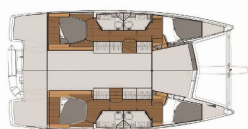

| | |
|------------------------|-----------------|
| Yacht Base | Göcek, Turkey |
| Yacht ID | 7726 |
| Yacht Brands | Fountaine Pajot |
| Yacht Name | Sunrise |
| Production Year | 2019 |
| Length | 38 Ft |
| Cabins | 4 |
| Berths | 8 |
| WC/Shower | 4 |