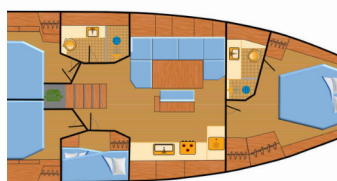

HANSE 460

Wilson (2024)

Allure Navis D.O.O. • Antuna Branka Šimića 33 • 21000 Split • Croatia

Phone: +385 95 502 0094

Phone 2: +385 99 844 2210

E-mail: info@allure-navis.com

Web: www.allure-navis.com

Yacht Base	Marina Punat, Krk, Croatia
Yacht ID	7718
Yacht Brands	Hanse Yachts
Yacht Name	Wilson
Production Year	2024
Length	48 Ft
Cabins	4
Berths	8 + 1
Max Persons	9
WC/Shower	2

COMFORT: Cockpit cushions

DECK: Anchor light, Anchor with chain, Bathing platform, Bimini top, Boat hook, Cockpit table, Cockpit/stern, outside shower, Deck brush, Electric anchor windlass, Fenders, Gangway, Grill/Barbecue/Plancha, Impeller, V-belt, oilfilter, Jerry cans for diesel, Mooring ropes, Sprayhood, Swimming ladder, Teak cockpit