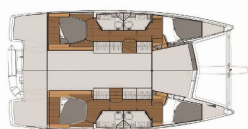

Yacht Base	Porto Montenegro, Montenegro
Yacht ID	7629
Yacht Brands	Fountaine Pajot
Yacht Name	Merengue
Production Year	2020
Length	38 Ft
Cabins	4
Berths	8 + 2
WC/Shower	4

COMFORT: Cockpit cushions

DECK: Bimini top, Cockpit table, Cockpit/stern, outside shower, Dinghy, Electric anchor windlass, Fenders, Mooring ropes