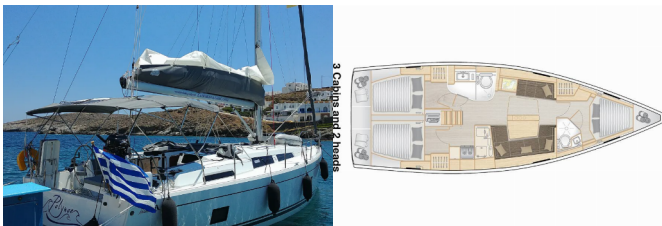

HANSE 418

Polynoe (2021)

Allure Navis D.O.O. • Antuna Branka Šimića 33 • 21000 Split • Croatia

Phone: +385 95 502 0094

Phone 2: +385 99 844 2210

E-mail: info@allure-navis.com

Web: www.allure-navis.com

Yacht Base	Lavrion - Olympic Marine, Greece
Yacht ID	7567
Yacht Brands	Hanse Yachts
Yacht Name	Polynoe
Production Year	2021
Length	41 Ft
Cabins	3
Berths	6 + 2
WC/Shower	2

COMFORT: Cockpit cushions, Sun mattresses

DECK: Bathing platform, Bimini top, Cockpit/stern, outside shower, Dinghy, Electric anchor windlass, Gangway, Sprayhood, Swimming ladder, Teak cockpit

ENTERTAINMENT: Radio, Snorkeling equipment, Underwater lights

GALLEY: Kitchen utensils (Galley equipment, cutlery), Refrigerator

INTERIOR: Convertible table in salon, Electric fans in cabins, Hatch shades

NAVIGATION: Autopilot, Bow thruster, Depthsounder, GPS, GPS chart plotter - cockpit

SAFETY: VHF radio

YACHT ELECTRICS: 220V socket, Inverter, Solar panels