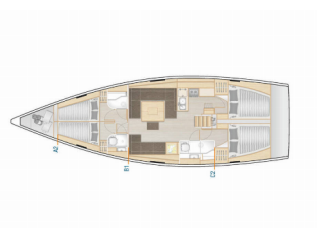

HANSE 458

Endless Seas (2025)

Allure Navis D.O.O. • Antuna Branka Šimića 33 • 21000 Split • Croatia

Phone: +385 95 502 0094

Phone 2: +385 99 844 2210

E-mail: info@allure-navis.com

Web: www.allure-navis.com

Yacht Base	Marina Kornati, Biograd, Croatia
Yacht ID	7565
Yacht Brands	Hanse Yachts
Yacht Name	Endless Seas
Production Year	2025
Length	46 Ft
Cabins	4
Berths	8 + 2
Max Persons	10
WC/Shower	2

COMFORT: Cockpit cushions

DECK: Anchor Delta, Bathing platform, Bimini top, Boat hook, Bosun's chair (Safe seat)(boatswain's chair), Canister for water, Cockpit grill, Cockpit table, Cockpit/stern, outside shower, Dinghy, Electric anchor windlass, Fenders, Gangway, Jerry cans for diesel, Main anchor, Mooring ropes, Round/globular fender, Spare anchor (Reserve, Auxiliary anchor), Sprayhood, Spring line, Teak cockpit, Water hose

ENTERTAINMENT: Outdoor speakers, Radio CD/MP3 player, AUX input

GALLEY: Freezer, Gas bottles, Hot water, Kitchen utensils (Galley equipment, cutlery), Refrigerator

INTERIOR: Lowerable salon table

NAVIGATION: Autopilot, Bow thruster, GPS chart plotter - cockpit, Harbour guides, Logge/Lot/Speed/Wind, Navigation (Nautical) charts and nautical guide, Navigation set, Radar reflector, Windex

SAFETY: Distress signals, Fire extinguisher, First aid kit, Flashlight, Fog horn, Life belts (Safety harness), Life buoy + Flashing light, Life jackets, Set of tools, VHF radio, Wire (shroud) cutter

SAILS: Lazy bag, Lazy jacks

YACHT ELECTRICS: Air Conditioning, Battery charger, Heating, Shore connection 220 V, Solar panels, USB sockets