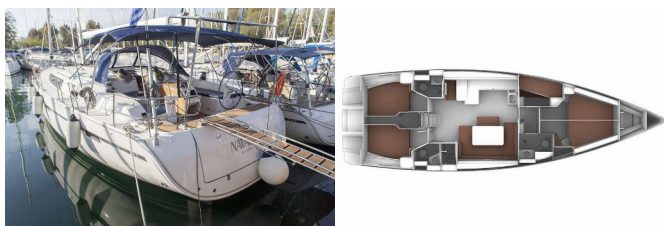

Yacht Base	Kos, Kos Marina, Greece
Yacht ID	754
Yacht Brands	Bavaria
Yacht Name	Navarino
Production Year	2016
Length	51 Ft
Cabins	5
Berths	10 + 2
Max Persons	12
WC/Shower	3

ADDITIONAL: Flag

COMFORT: Blankets, Pillows

DECK: Anchor with chain, Bathing platform, Bimini top, Boat hook, Bosun's chair (Safe seat)(boatswain's chair), Cockpit/stern, outside shower, Dinghy, Electric anchor windlass, Floating rope, Gangway, Gasoline, Main anchor, Main Deck Compass, Mooring ropes, Repair box for dinghy, Reserve motor oil, Spare anchor (Reserve, Auxiliary anchor), Sprayhood