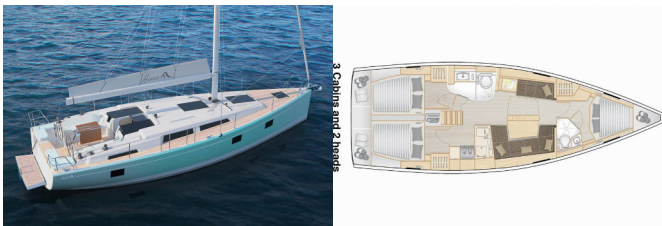

HANSE 418

Eleni (2025)

Allure Navis D.O.O. • Antuna Branka Šimića 33 • 21000 Split • Croatia

Phone: +385 95 502 0094

Phone 2: +385 99 844 2210

E-mail: info@allure-navis.com

Web: www.allure-navis.com

Yacht Base	Corfu, Gouvia Marina, Greece
Yacht ID	7465
Yacht Brands	Hanse Yachts
Yacht Name	Eleni
Production Year	2025
Length	41 Ft
Cabins	3
Berths	6 + 2
WC/Shower	2

COMFORT: Bed linen, Cockpit cushions, Towels

DECK: Bimini top, Cockpit table, Cockpit/stern, outside shower, Dinghy, Electric anchor windlass, Gangway, Outboard engine, Sprayhood, Swimming ladder, Teak cockpit