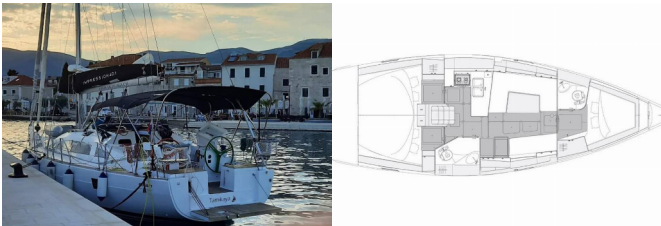

Yacht Base	Marina Punat, Krk, Croatia
Yacht ID	7430
Yacht Brands	Elan Marine
Yacht Name	Tamikaya
Production Year	2020
Length	39 Ft
Cabins	3
Berths	6 + 2
Max Persons	8
WC/Shower	2

ADDITIONAL: Flag

COMFORT: Bed linen, Blankets, Pillows

DECK: Anchor, Boat hook, Cockpit table, Cockpit/stern, outside shower, Electric anchor windlass, Fenders, Gangway, Grill/Barbecue/Plancha, Mooring ropes, Oil filter, Plastic bucket, Round/globular fender, Sprayhood, Water hose, Winch handles