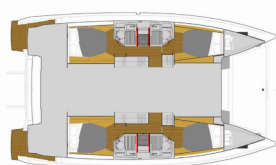

Allure Navis D.O.O. • Antuna Branka Šimića 33 • 21000 Split • Croatia

Phone: +385 95 502 0094

Phone 2: +385 99 844 2210

E-mail: info@allure-navis.com

Web: www.allure-navis.com