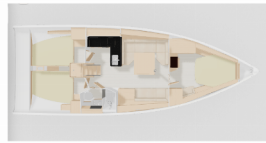

HANSE 410

Capi'10 (2024)

Allure Navis D.O.O. • Antuna Branka Šimića 33 • 21000 Split • Croatia

Phone: +385 95 502 0094

Phone 2: +385 99 844 2210

E-mail: info@allure-navis.com

Web: www.allure-navis.com

DECK: Bimini top, Cockpit/stern, outside shower, Electric anchor windlass, Grill/Barbecue/Plancha, Sprayhood

INTERIOR: Ambiental lighting, Roller blinds

NAVIGATION: AIS, Autopilot, GPS, Wind instrument/Anemometer

SAFETY: Extra water tank, VHF radio

SAILS: Lazy bag

YACHT ELECTRICS: Batteries

Yacht Base	Cote D'Azur, Marseille Marina Vieux Port, France
Yacht ID	7418
Yacht Brands	Hanse Yachts
Yacht Name	Capi'10
Production Year	2024
Length	41 Ft
Cabins	3
Berths	6 + 2
Max Persons	8
WC/Shower	1