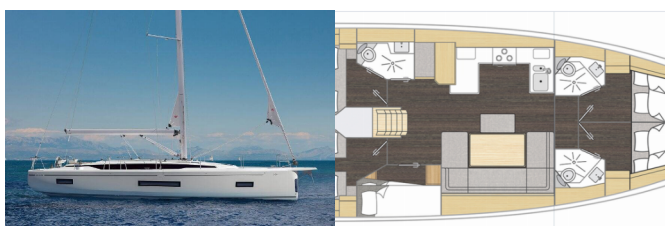

BAVARIA C46

Rib Eye (2025)

Allure Navis D.O.O. • Antuna Branka Šimića 33 • 21000 Split • Croatia

Phone: +385 95 502 0094

Phone 2: +385 99 844 2210

E-mail: info@allure-navis.com

Web: www.allure-navis.com

Yacht Base	Marina Mandalina, Sibenik, Croatia
Yacht ID	7389
Yacht Brands	Bavaria
Yacht Name	Rib Eye
Production Year	2025
Length	48 Ft
Cabins	5
Berths	10 + 2
Max Persons	12
WC/Shower	3

DECK: Anchor winch remote control, Bimini top, Cockpit fridge, Cockpit grill, Cockpit light, Cockpit/stern, outside shower, Dinghy, Electric anchor windlass, Folding cockpit table, Hydraulic lifting swimming platform, Lowerable cockpit table, Sprayhood, Teak cockpit

ENTERTAINMENT: FUSION sound system, Outdoor speakers, TV

GALLEY: Hot water, Refrigerator

INTERIOR: Indirect lighting in cabins and salon

NAVIGATION: Autopilot, Bow thruster, Depthsounder, GPS chart plotter - cockpit, Speedometer (Speed log), Wind instrument/Anemometer, Wind/speed/depth instruments