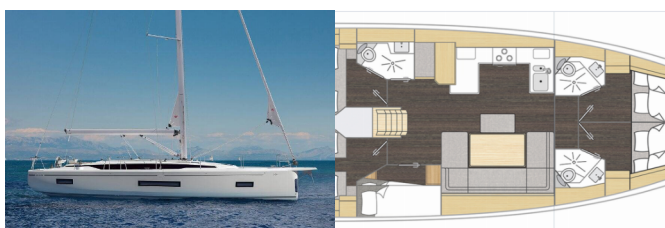

BAVARIA C46

Rib Eye (2025)

Allure Navis D.O.O. • Antuna Branka Šimića 33 • 21000 Split • Croatia

Phone: +385 95 502 0094

Phone 2: +385 99 844 2210

E-mail: info@allure-navis.com

Web: www.allure-navis.com

Yacht Base	Marina Mandalina, Sibenik, Croatia
Yacht ID	7389
Yacht Brands	Bavaria
Yacht Name	Rib Eye
Production Year	2025
Length	48 Ft
Cabins	5
Berths	10 + 2
Max Persons	12
WC/Shower	3

DECK: Anchor winch remote control, Bimini top, Cockpit fridge, Cockpit grill, Cockpit light, Cockpit/stern, outside shower, Dinghy, Electric anchor windlass, Folding cockpit table, Hydraulic lifting swimming platform, Lowerable cockpit table, Sprayhood, Teak cockpit

ENTERTAINMENT: FUSION sound system, Outdoor speakers, TV

GALLEY: Hot water, Refrigerator

INTERIOR: Indirect lighting in cabins and salon

NAVIGATION: Autopilot, Bow thruster, Depthsounder, GPS chart plotter - cockpit, Speedometer (Speed log), Wind instrument/Anemometer, Wind/speed/depth instruments