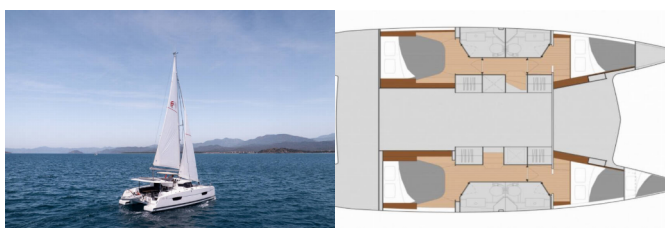

Yacht Base	Fethiye, Yacht Classic Hotel Marina, Turkey
Yacht ID	7378
Yacht Brands	Fountaine Pajot
Yacht Name	Portofino
Production Year	2025
Length	39 Ft
Cabins	4
Berths	8 + 1
Max Persons	9
WC/Shower	4

COMFORT: Bed linen, Cockpit cushions, Pillows, Towels

DECK: Anchor Delta, Anchor with chain, Bathing platform, Bosun's chair (Safe seat)(boatswain's chair), Cockpit/stern, outside shower, Dinghy, Electric anchor windlass, Fenders, Gangway, Impeller, Mooring Cleats, Mooring ropes, Oil filter, Plastic bucket, Sponge, Swimming ladder, Teak cockpit, Water hose, Winch handles