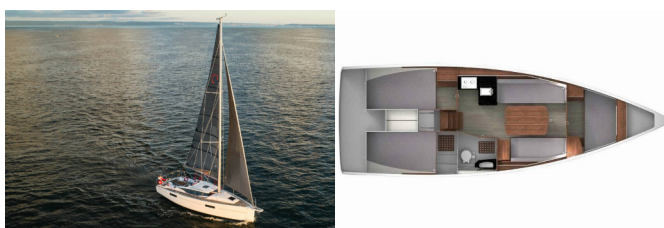

MAXUS 35

Gea (2024)

Allure Navis D.O.O. • Antuna Branka Šimića 33 • 21000 Split • Croatia

Phone: +385 95 502 0094

Phone 2: +385 99 844 2210

E-mail: info@allure-navis.com

Web: www.allure-navis.com

Yacht Base	Marina Kornati, Biograd, Croatia
Yacht ID	7355
Yacht Brands	Northman
Yacht Name	Gea
Production Year	2024
Length	35 Ft
Cabins	3
Berths	6
Max Persons	6
WC/Shower	1

COMFORT: Cockpit cushions

DECK: Anchor winch remote control, Anchor with chain, Bathing platform, Bimini top, Boat hook, Bosun's chair (Safe seat)(boatswain's chair), Cockpit table, Cockpit/stern, outside shower, Dinghy, Electric anchor windlass, Fenders, Mooring ropes, Spare anchor (Reserve, Auxiliary anchor), Sprayhood, Teak cockpit