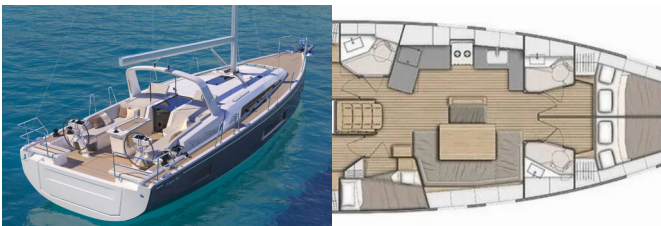

OCEANIS 46.1

Liberty (2022)

Allure Navis D.O.O. • Antuna Branka Šimića 33 • 21000 Split • Croatia

Phone: +385 95 502 0094

Phone 2: +385 99 844 2210

E-mail: info@allure-navis.com

Web: www.allure-navis.com

Yacht Base	Marina Frapa, Rogoznica, Croatia
Yacht ID	7319
Yacht Brands	Beneteau
Yacht Name	Liberty
Production Year	2022
Length	48 Ft
Cabins	5
Berths	10 + 2
WC/Shower	3

COMFORT: Cockpit cushions

DECK: Anchor line, Bimini top, Black ball, Black conus, Boat hook, Bosun's chair (Safe seat)(boatswain's chair), Cockpit table with light, Cockpit/stern, outside shower, Dinghy, Dinghy (byboat) pump, Electric anchor windlass, Fenders, Gangway, Hawser, Jerry cans for diesel, Main anchor, Mooring ropes, Plastic bucket, Repair box for dinghy, Round/globular fender, Spare anchor (Reserve, Auxiliary anchor), Spotlight / Headlights, Sprayhood, Spring line, Teak cockpit, Water hose

ENTERTAINMENT: Outdoor speakers, Radio

GALLEY: Gas bottles, Hot water, Kitchen utensils (Galley equipment, cutlery), NESPRESSO coffee machine, Refrigerator

INTERIOR: Barometer, Clock, Electric fans in cabins, Electric toilet, Lowerable salon table

NAVIGATION: 3 blade folding propeller, AIS, Autopilot, Bow thruster, GPS, GPS chart plotter - cockpit, Hand bearing compass, Harbour guides, Logge/Lot/Speed/Wind, Navigation (Nautical) charts and nautical guide, Navigation set, Parallel ruler, Radar reflector, Spyglass, Windex

SAFETY: Distress signals, EPIRB-Distress radio beacons, Fire extinguisher, First aid kit, Flashlight, Fog horn, Life belts (Safety harness), Life buoy + Flashing light, Life jackets, Lifteraft, Set of tools, VHF radio

YACHT ELECTRICS: Air Conditioning, Generator, Heating, Inverter, Shore connection 220 V, USB sockets