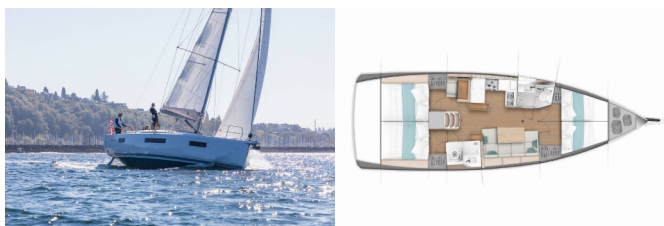

Web: [www.allure-navis.com](http://www.allure-navis.com)

<b>Yacht Base</b>	Athens, Attica, Nea Peramos Marina, Greece
<b>Yacht ID</b>	7307
<b>Yacht Brands</b>	Jeanneau
<b>Yacht Name</b>	Anima
<b>Production Year</b>	2020
<b>Length</b>	43 Ft
<b>Cabins</b>	4
<b>Berths</b>	8 + 2
<b>WC/Shower</b>	2

**COMFORT:** Cockpit cushions

**DECK:** Bathing platform, Bimini top, Cockpit table, Cockpit/stern, outside shower, Dinghy, Electric anchor windlass, Outboard engine, Sprayhood, Swimming ladder, Teak cockpit