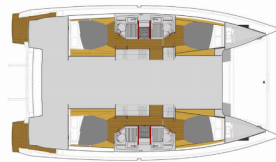

Yacht Base	Marina Frapa, Rogoznica, Croatia
Yacht ID	7275
Yacht Brands	Fountaine Pajot
Yacht Name	Mouse
Production Year	2021
Length	41 Ft
Cabins	4 + 2
Berths	8 + 2 + 2
Max Persons	12
WC/Shower	4

COMFORT: Bed linen, Cockpit cushions, Forward cockpit cushions, Pillows

DECK: Anchor Delta, Anchor Jambo, Bathing platform, Bilge pump - Mechanic, Bimini top, Boat hook, Chain counter on helm station, Cockpit grill, Cockpit table, Cockpit/stern, outside shower, Electric anchor windlass, Fenders, Gangway, Mooring ropes, Swimming ladder, Water hose, Winch handles, Winter cover

ENTERTAINMENT: Fusion radio, Outdoor speakers, Wi-Fi Internet

GALLEY: Coffee pot, Electrical kettle, Gas bottles, Gas cookers, Kitchen utensils (Galley equipment, cutlery), Oven, Refrigerator, Sink

INTERIOR: Barometer, Clock, Duvet cover, Electric fans in cabins, Upholstery

NAVIGATION: Autopilot, Binoculars, Compass, Divider, nautic chart, GPS chart plotter, GPS chart plotter - cockpit, Hand bearing compass, Helm station, Navigation (Nautical) charts and nautical guide, Navigation set, Radar reflector, Tridata, Wind instrument/Anemometer, Windex

SAFETY: Black Water Tank, Distress flare box, Fire extinguisher, First aid kit, Flashlight, Fog horn, Life belts (Safety harness), Life buoy + Flashing light, Life jackets, Repair kit, VHF radio

SAILS: Electric winch

YACHT ELECTRICS: 12V Socket, 220V socket, Air Conditioning, Battery charger, Bilge pump - Electric, Generator, Heating, Inverter, Pump, Service batteries, Shore power cable, Solar panels