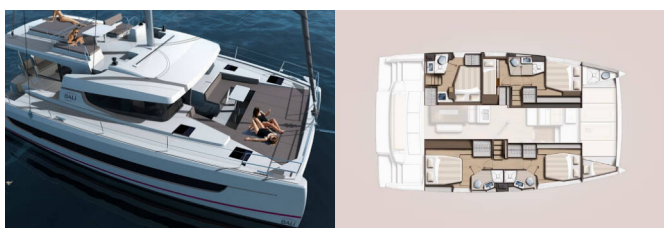

BALI 4.6

Aria (2025)

Allure Navis D.O.O. • Antuna Branka Šimića 33 • 21000 Split • Croatia

Phone: +385 95 502 0094

Phone 2: +385 99 844 2210

E-mail: info@allure-navis.com

Web: www.allure-navis.com

Yacht Base	Lefkas Main Port, Greece
Yacht ID	7242
Yacht Brands	Catana
Yacht Name	Aria
Production Year	2025
Length	47 Ft
Cabins	5 + 1
Berths	10 + 1
WC/Shower	4 + 1

COMFORT: Cockpit cushions, Deck cushions, Sundeck cushions

DECK: Anchor with chain, Bimini top, Cockpit table, Davit, Dinghy, Dinghy with outboard engine, Electric anchor windlass, Flybridge, Gangway, Grill/Barbecue/Plancha, Outboard engine, Swimming ladder

ENTERTAINMENT: Outdoor speakers, Radio with USB

GALLEY: Freezer, Gas bottles, Hot water, Ice maker, Refrigerator

INTERIOR: Electric fans in cabins, Electric toilet

NAVIGATION: Autopilot, GPS chart plotter - cockpit, Pilot book, Windex

SAFETY: Repair kit

SAILS: Electric halyard winch, Full batten main sail with electric winch and Lazy Bag, Lazy bag, Lazy jacks, Self tacking jib

YACHT ELECTRICS: 220V socket, Air Conditioning, Battery charger, Bilge pump - Electric, Generator, Inverter, Solar panels, USB charger for mobile phone and laptop, USB sockets, Watermaker - desalinator