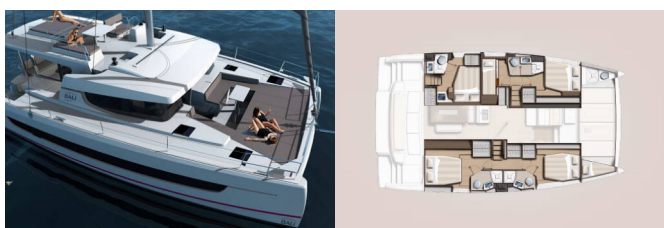

Web: [www.allure-navis.com](http://www.allure-navis.com)

<b>Yacht Base</b>	Rhodes New Marina, Greece
<b>Yacht ID</b>	7240
<b>Yacht Brands</b>	Catana
<b>Yacht Name</b>	Little Emma
<b>Production Year</b>	2025
<b>Length</b>	47 Ft
<b>Cabins</b>	6 + 1
<b>Berths</b>	10 + 1
<b>Max Persons</b>	12
<b>WC/Shower</b>	4 + 1

**COMFORT:** Cockpit cushions, Deck cushions, Sundeck cushions

**DECK:** Anchor with chain, Bimini top, Cockpit table, Davit, Dinghy, Dinghy hydraulic lifting system, Dinghy with outboard engine, Electric anchor windlass, Flybridge, Grill/Barbecue/Plancha, Hydraulic gangway, Outboard engine, Swimming ladder