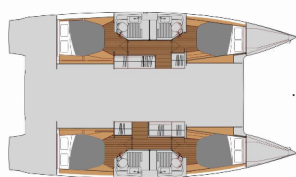

Allure Navis D.O.O. • Antuna Branka Šimića 33 • 21000 Split • Croatia

Phone: +385 95 502 0094

Phone 2: +385 99 844 2210

E-mail: info@allure-navis.com

Web: www.allure-navis.com