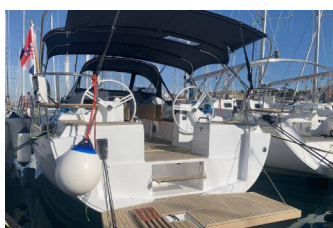

Web: [www.allure-navis.com](http://www.allure-navis.com)

<b>Yacht Base</b>	Pula, Marina Polesana, Croatia
<b>Yacht ID</b>	7224
<b>Yacht Brands</b>	Elan Marine
<b>Yacht Name</b>	Lena
<b>Production Year</b>	2020
<b>Length</b>	44 Ft
<b>Cabins</b>	4
<b>Berths</b>	8 + 2
<b>WC/Shower</b>	2

**GALLEY:** Freezer, Refrigerator

**INTERIOR:** Convertible table in salon

**NAVIGATION:** 3 blade folding propeller, Bow thruster, Complete navigation equipment, GPS chart plotter, Wind/speed/depth instruments