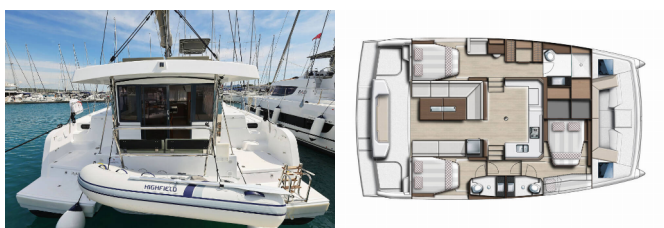

Web: [www.allure-navis.com](http://www.allure-navis.com)

<b>Yacht Base</b>	Sukosan, D-Marin Dalmacija Marina, Croatia
<b>Yacht ID</b>	7204
<b>Yacht Brands</b>	Catana
<b>Yacht Name</b>	Playtime - OW
<b>Production Year</b>	2025
<b>Length</b>	40 Ft
<b>Cabins</b>	3
<b>Berths</b>	6 + 2
<b>WC/Shower</b>	3

**COMFORT:** Bed linen, Cockpit cushions, Sundeck cushions

**DECK:** Bathing platform, Bimini top, Cockpit table, Cockpit/stern, outside shower, Dinghy, Fly sunbathing area, Forward cockpit

**ENTERTAINMENT:** Outdoor speakers, Radio mp3 player