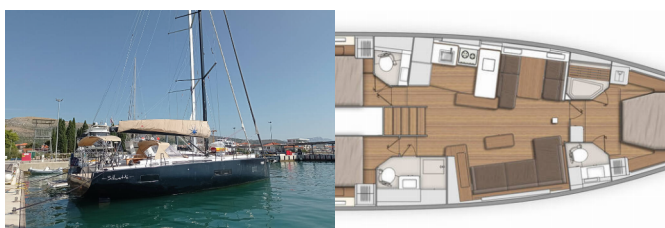

FIRST 53

Silhouette (2022)

Allure Navis D.O.O. • Antuna Branka Šimića 33 • 21000 Split • Croatia

Phone: +385 95 502 0094

Phone 2: +385 99 844 2210

E-mail: info@allure-navis.com

Web: www.allure-navis.com

| | |
|------------------------|-----------------------------------|
| Yacht Base | Marina Kremik, Primosten, Croatia |
| Yacht ID | 7189 |
| Yacht Brands | Beneteau |
| Yacht Name | Silhouette |
| Production Year | 2022 |
| Length | 56 Ft |
| Cabins | 3 + 1 |
| Berths | 6 + 1 |
| WC/Shower | 3 + 1 |

COMFORT: Bed linen, Towels

DECK: Anchor with chain, Bathing platform, Bimini top, Cockpit/stern, outside shower, Dinghy with outboard engine, Electric anchor windlass, Hydraulic gangway, Rail openings both sides, Sprayhood, Spring cleats, Swimming ladder, Teak cockpit, Teak deck