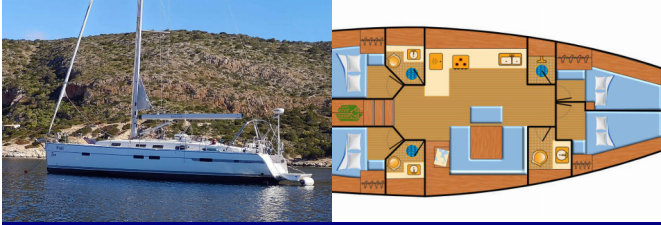

Web: [www.allure-navis.com](http://www.allure-navis.com)

---

<b>Yacht Base</b>	Palma De Mallorca, Marina Naviera Balear, Spain
<b>Yacht ID</b>	7159
<b>Yacht Brands</b>	Bavaria
<b>Yacht Name</b>	Eva
<b>Production Year</b>	2012
<b>Length</b>	47 Ft
<b>Cabins</b>	4
<b>Berths</b>	8
<b>Max Persons</b>	8
<b>WC/Shower</b>	3

**ADDITIONAL:** Flag

**COMFORT:** Cockpit cushions

**DECK:** Anchor light, Anchor with chain, Bathing platform, Bimini top, Boat hook, Bosun's chair (Safe seat)(boatswain's chair), Cockpit table, Cockpit/stern, outside shower, Deck brush, Dinghy, Electric anchor windlass, Fenders, Gangway, Jerry cans for diesel, Mooring ropes, Plastic bucket, Spare anchor (Reserve, Auxiliary anchor), Sprayhood, Swimming ladder, Teak cockpit