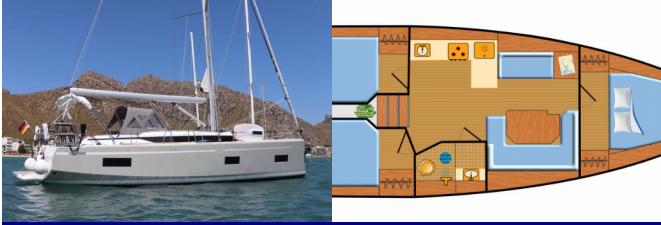

Yacht Base	Palma De Mallorca, Marina Naviera Balear, Spain
Yacht ID	7156
Yacht Brands	Bavaria
Yacht Name	Levante
Production Year	2023
Length	37 Ft
Cabins	3
Berths	6
Max Persons	6
WC/Shower	1

ADDITIONAL: Flag

COMFORT: Cockpit cushions

DECK: Anchor light, Anchor with chain, Bathing platform, Bimini top, Boat hook, Bosun's chair (Safe seat)(boatswain's chair), Cockpit table, Cockpit/stern, outside shower, Deck brush, Dinghy, Electric anchor windlass, Fenders, Gangway, Jerry cans for diesel, Mooring ropes, Spare anchor (Reserve, Auxiliary anchor), Sprayhood, Swimming ladder, Teak cockpit

ENTERTAINMENT: Mask and snorkel, Outdoor speakers, Radio CD mp3 player

GALLEY: Hot water, Kitchen utensils (Galley equipment, cutlery), Oven, Pressurized water system, Refrigerator, Sink, Stove

INTERIOR: Clock, Safe, Yacht keys

NAVIGATION: AIS, Autopilot, Binoculars, Bow thruster, Compass, Composite steering wheels, Echosounder/Depthsounder, Folding propeller, GPS chart plotter - cockpit, Hand bearing compass, Log, Navigation (Nautical) charts and nautical guide, Navigation/position Lights, Triangles, Wind instrument/Anemometer, Windex

SAFETY: Automatic Inflatable Life Jacket, Distress signals, Emergency tiller, EPIRB-Distress radio beacons, Fire extinguisher, First aid kit, Flashlight, Fog horn, Guard rail, Life belts (Safety harness), Lifelines, Liferaft, Set of tools, VHF radio, Wire (shroud) cutter

SAILS: Electric winch, Winch

YACHT ELECTRICS: 12V Socket, 220V socket, Bilge pump - Electric, Converter 230V/12V, Heating, Shore power cable