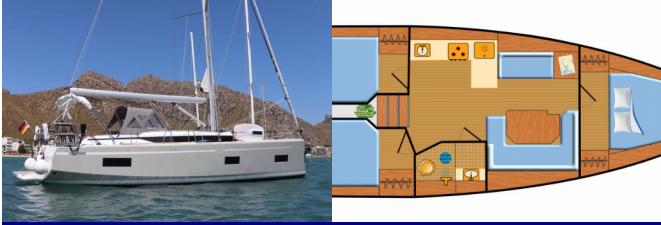

BAVARIA C38

Levante (2023)

Allure Navis D.O.O. • Antuna Branka Šimića 33 • 21000 Split • Croatia

Phone: +385 95 502 0094

Phone 2: +385 99 844 2210

E-mail: info@allure-navis.com

Web: www.allure-navis.com

Yacht Base	Palma De Mallorca, Marina Naviera Balear, Spain
Yacht ID	7156
Yacht Brands	Bavaria
Yacht Name	Levante
Production Year	2023
Length	37 Ft
Cabins	3
Berths	6
Max Persons	6
WC/Shower	1

ADDITIONAL: Flag

COMFORT: Cockpit cushions

DECK: Anchor light, Anchor with chain, Bathing platform, Bimini top, Boat hook, Bosun's chair (Safe seat)(boatswain's chair), Cockpit table, Cockpit/stern, outside shower, Deck brush, Dinghy, Electric anchor windlass, Fenders, Gangway, Jerry cans for diesel, Mooring ropes, Spare anchor (Reserve, Auxiliary anchor), Sprayhood, Swimming ladder, Teak cockpit