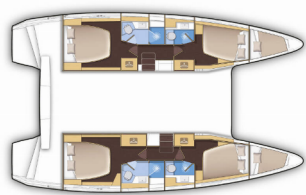

LAGOON 42

Equilibrium (2018)

Allure Navis D.O.O. • Antuna Branka Šimića 33 • 21000 Split • Croatia

Phone: +385 95 502 0094

Phone 2: +385 99 844 2210

E-mail: info@allure-navis.com

Web: www.allure-navis.com

Yacht Base	Corfu, Gouvia Marina, Greece
Yacht ID	715
Yacht Brands	Lagoon
Yacht Name	Equilibrium
Production Year	2018
Length	42 Ft
Cabins	4 + 2
Berths	8 + 2
Max Persons	12
WC/Shower	4 + 1

COMFORT: Cockpit cushions, Outside cushions

DECK: Anchor with chain, Bimini top, Black ball, Boat hook, Cockpit table, Dinghy, Dinghy with outboard engine, Electric anchor windlass, Fenders, Gangway, Outboard engine, Spare anchor (Reserve, Auxiliary anchor), Sprayhood, Swimming ladder, Water hose, Winch handles