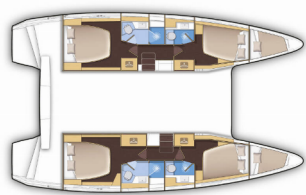

LAGOON 42

Equilibrium (2018)

Allure Navis D.O.O. • Antuna Branka Šimića 33 • 21000 Split • Croatia

Phone: +385 95 502 0094

Phone 2: +385 99 844 2210

E-mail: info@allure-navis.com

Web: www.allure-navis.com

| | |
|------------------------|------------------------------|
| Yacht Base | Corfu, Gouvia Marina, Greece |
| Yacht ID | 715 |
| Yacht Brands | Lagoon |
| Yacht Name | Equilibrium |
| Production Year | 2018 |
| Length | 42 Ft |
| Cabins | 4 + 2 |
| Berths | 8 + 2 |
| Max Persons | 12 |
| WC/Shower | 4 + 1 |

COMFORT: Cockpit cushions, Outside cushions

DECK: Anchor with chain, Bimini top, Black ball, Boat hook, Cockpit table, Dinghy, Dinghy with outboard engine, Electric anchor windlass, Fenders, Gangway, Outboard engine, Spare anchor (Reserve, Auxiliary anchor), Sprayhood, Swimming ladder, Water hose, Winch handles