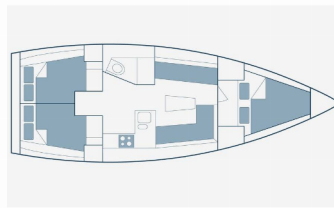

BAVARIA CRUISER 37

Mapalimi (2017)

Allure Navis D.O.O. • Antuna Branka Šimića 33 • 21000 Split • Croatia

Phone: +385 95 502 0094

Phone 2: +385 99 844 2210

E-mail: info@allure-navis.com

Web: www.allure-navis.com

DECK: Bimini top, Cockpit/stern, outside shower, Dinghy, Electric anchor windlass, Sprayhood

ENTERTAINMENT: Outdoor speakers

GALLEY: Hot water, Refrigerator

NAVIGATION: Autopilot, Echosounder/Depthsounder, GPS chart plotter, Wind instrument/Anemometer

SAFETY: Liferaft, VHF radio

YACHT ELECTRICS: Solar panels

Yacht Base	Marina Mandalina, Sibenik, Croatia
Yacht ID	7133
Yacht Brands	Bavaria
Yacht Name	Mapalimi
Production Year	2017
Length	37 Ft
Cabins	3
Berths	6 + 2
WC/Shower	1