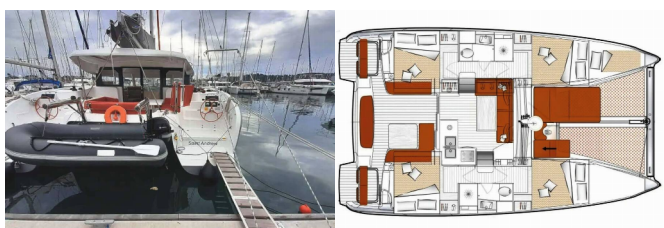

EXCESS 11

Saint Andrew (2024)

Allure Navis D.O.O. • Antuna Branka Šimića 33 • 21000 Split • Croatia

Phone: +385 95 502 0094

Phone 2: +385 99 844 2210

E-mail: info@allure-navis.com

Web: www.allure-navis.com

Yacht Base	Lavrion, Main Port, Greece
Yacht ID	7126
Yacht Brands	Excess
Yacht Name	Saint Andrew
Production Year	2024
Length	37 Ft
Cabins	5
Berths	10
Max Persons	10
WC/Shower	2

COMFORT: Bedlinen and towels, Blankets, Pillows

DECK: Bimini top, Cockpit table, Cockpit/stern, outside shower, Dinghy with outboard engine, Gangway, Sprayhood, Swimming ladder

ENTERTAINMENT: Outdoor speakers

GALLEY: Gas bottles, Hot water, Refrigerator

NAVIGATION: Autopilot, Echosounder/Depthsounder, GPS chart plotter - cockpit, Wind instrument/Anemometer, Windex

SAILS: Lazy bag, Lazy jacks

YACHT ELECTRICS: 12V Socket, 220V socket, Air Conditioning, Battery charger, Generator, Solar panels, Watermaker - desalinator