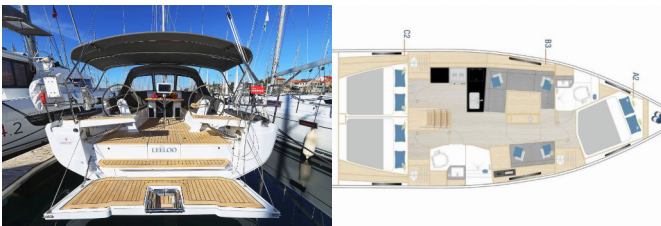

Web: [www.allure-navis.com](http://www.allure-navis.com)

<b>Yacht Base</b>	Marina Mandalina, Sibenik, Croatia
<b>Yacht ID</b>	7123
<b>Yacht Brands</b>	Hanse Yachts
<b>Yacht Name</b>	Leelo
<b>Production Year</b>	2025
<b>Length</b>	37 Ft
<b>Cabins</b>	3
<b>Berths</b>	6 + 2
<b>Max Persons</b>	8
<b>WC/Shower</b>	2

**COMFORT:** Bed linen

**DECK:** Bathing platform, Bimini top, Cockpit table, Cockpit/stern, outside shower, Dinghy, Sprayhood, Teak cockpit

**ENTERTAINMENT:** Outdoor speakers, Radio CD mp3 player + USB