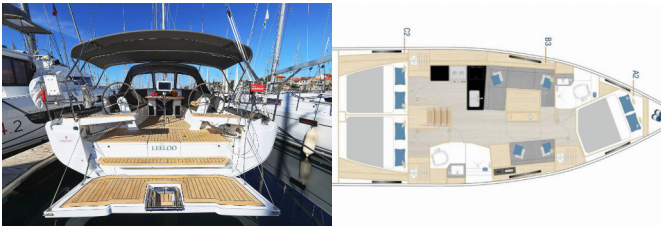

HANSE 360

Leelo (2025)

Allure Navis D.O.O. • Antuna Branka Šimića 33 • 21000 Split • Croatia

Phone: +385 95 502 0094

Phone 2: +385 99 844 2210

E-mail: info@allure-navis.com

Web: www.allure-navis.com

Yacht Base	Marina Mandalina, Sibenik, Croatia
Yacht ID	7123
Yacht Brands	Hanse Yachts
Yacht Name	Leelo
Production Year	2025
Length	37 Ft
Cabins	3
Berths	6 + 2
Max Persons	8
WC/Shower	2

COMFORT: Bed linen

DECK: Bathing platform, Bimini top, Cockpit table, Cockpit/stern, outside shower, Dinghy, Sprayhood, Teak cockpit

ENTERTAINMENT: Outdoor speakers, Radio CD mp3 player + USB

GALLEY: Hot water, Kitchen utensils (Galley equipment, cutlery), Oven, Refrigerator, Stove

INTERIOR: Salon

NAVIGATION: Autopilot, Bow thruster, GPS chart plotter - cockpit, Nautical charts, Pilot book, Tridata

SAFETY: VHF radio

YACHT ELECTRICS: Battery charger, Inverter

PRICE AND AVAILABILITY

Hanse 360 Leelo (2025)