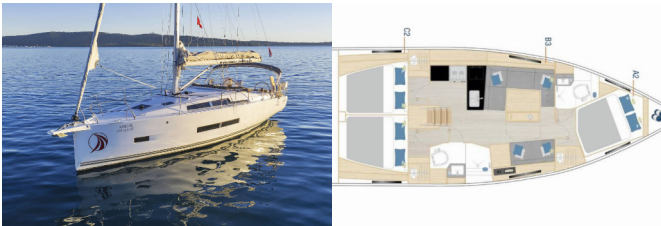

HANSE 360

Amelie (2025)

Allure Navis D.O.O. • Antuna Branka Šimića 33 • 21000 Split • Croatia

Phone: +385 95 502 0094

Phone 2: +385 99 844 2210

E-mail: info@allure-navis.com

Web: www.allure-navis.com

Yacht Base	Marina Kastela, Croatia
Yacht ID	7122
Yacht Brands	Hanse Yachts
Yacht Name	Amelie
Production Year	2025
Length	37 Ft
Cabins	3
Berths	6 + 2
Max Persons	8
WC/Shower	2

COMFORT: Bed linen

DECK: Bathing platform, Bimini top, Cockpit table, Cockpit/stern, outside shower, Dinghy, Sprayhood, Teak cockpit

ENTERTAINMENT: Outdoor speakers, Radio CD mp3 player + USB

GALLEY: Hot water, Kitchen utensils (Galley equipment, cutlery), Oven, Refrigerator, Stove

INTERIOR: Salon

NAVIGATION: Autopilot, Bow thruster, GPS chart plotter - cockpit, Nautical charts, Pilot book, Tridata

SAFETY: VHF radio

YACHT ELECTRICS: Battery charger, Inverter

PRICE AND AVAILABILITY

Hanse 360 Amelie (2025)