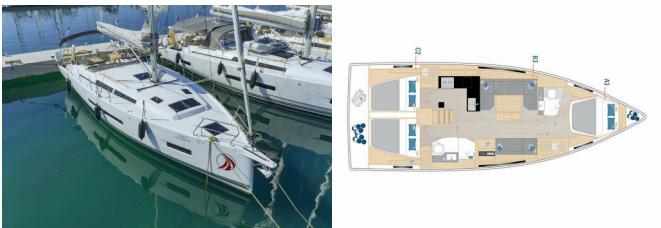

HANSE 410

Cleo (2025)

Allure Navis D.O.O. • Antuna Branka Šimića 33 • 21000 Split • Croatia

Phone: +385 95 502 0094

Phone 2: +385 99 844 2210

E-mail: info@allure-navis.com

Web: www.allure-navis.com

Yacht Base	Sukosan, D-Marin Dalmacija Marina, Croatia
Yacht ID	7119
Yacht Brands	Hanse Yachts
Yacht Name	Cleo
Production Year	2025
Length	41 Ft
Cabins	3
Berths	6 + 2
Max Persons	8
WC/Shower	2

COMFORT: Bed linen, Cockpit cushions

DECK: Bathing platform, Bimini top, Cockpit table, Cockpit/stern, outside shower, Dinghy, Sprayhood, Teak cockpit

ENTERTAINMENT: Outdoor speakers, Radio CD mp3 player + USB