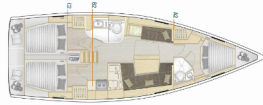

HANSE 418

Quintessence (2025)

Allure Navis D.O.O. • Antuna Branka Šimića 33 • 21000 Split • Croatia

Phone: +385 95 502 0094

Phone 2: +385 99 844 2210

E-mail: info@allure-navis.com

Web: www.allure-navis.com

Yacht Base	Sukosan, D-Marin Dalmacija Marina, Croatia
Yacht ID	7117
Yacht Brands	Hanse Yachts
Yacht Name	Quintessence
Production Year	2025
Length	41 Ft
Cabins	3
Berths	6 + 2
Max Persons	8
WC/Shower	2

COMFORT: Bed linen

DECK: Bathing platform, Bimini top, Cockpit table, Cockpit/stern, outside shower, Dinghy, Sprayhood, Teak cockpit

ENTERTAINMENT: Outdoor speakers, Radio CD mp3 player + USB

GALLEY: Hot water, Kitchen utensils (Galley equipment, cutlery), Oven, Refrigerator, Stove

INTERIOR: Salon

NAVIGATION: Autopilot, Bow thruster, GPS chart plotter - cockpit, Nautical charts, Pilot book, Tridata

SAFETY: VHF radio

YACHT ELECTRICS: Battery charger, Heating, Inverter