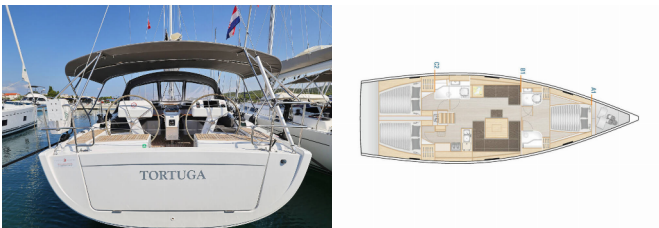

HANSE 458

Tortuga (2025)

Allure Navis D.O.O. • Antuna Branka Šimića 33 • 21000 Split • Croatia

Phone: +385 95 502 0094

Phone 2: +385 99 844 2210

E-mail: info@allure-navis.com

Web: www.allure-navis.com

Yacht Base	Sukosan, D-Marin Dalmacija Marina, Croatia
Yacht ID	7116
Yacht Brands	Hanse Yachts
Yacht Name	Tortuga
Production Year	2025
Length	46 Ft
Cabins	3
Berths	6 + 2
Max Persons	8
WC/Shower	2

COMFORT: Bed linen

DECK: Bathing platform, Bimini top, Cockpit table, Cockpit/stern, outside shower, Dinghy, Sprayhood, Teak cockpit

ENTERTAINMENT: Outdoor speakers, Radio CD mp3 player + USB

GALLEY: Hot water, Kitchen utensils (Galley equipment, cutlery), Oven, Refrigerator, Stove

INTERIOR: Convertible table in salon

NAVIGATION: Autopilot, Bow thruster, GPS chart plotter - cockpit, Nautical charts, Pilot book, Tridata

SAFETY: VHF radio

YACHT ELECTRICS: Battery charger, Heating, Inverter, Solar panels